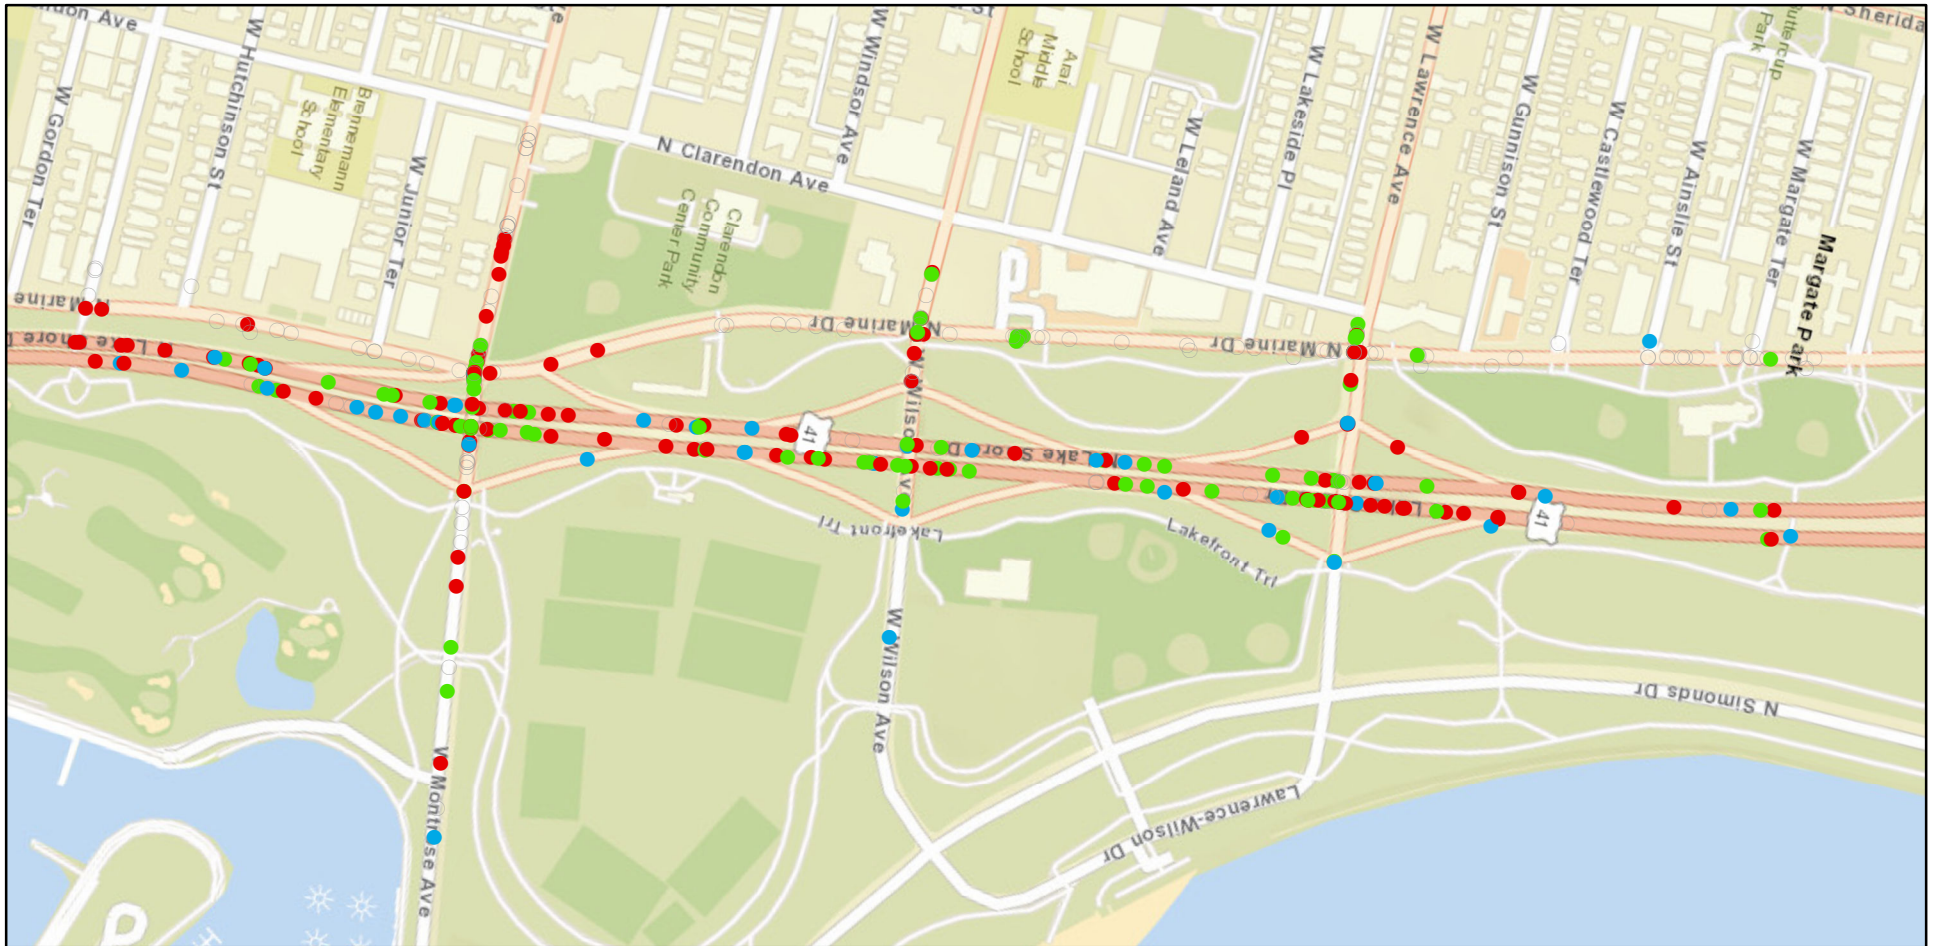

# 2012 to 2016 Lake Shore Drive Crash Report

Montrose Avenue to Lawrence Avenue

Automobile Crashes

Automobile Crash Summary

| Type                     | Total | Injury | Fatal |
|--------------------------|-------|--------|-------|
| Rear End                 | 123   | 25     | 2     |
| Sideswipe Same Direction | 84    | 8      | 0     |
| Fixed Object             | 44    | 21     | 1     |
| Other                    | 181   | 15     | 0     |

- Rear End
- Sideswipe Same Direction
- Fixed Object
- Other Types of Automobile Crashes